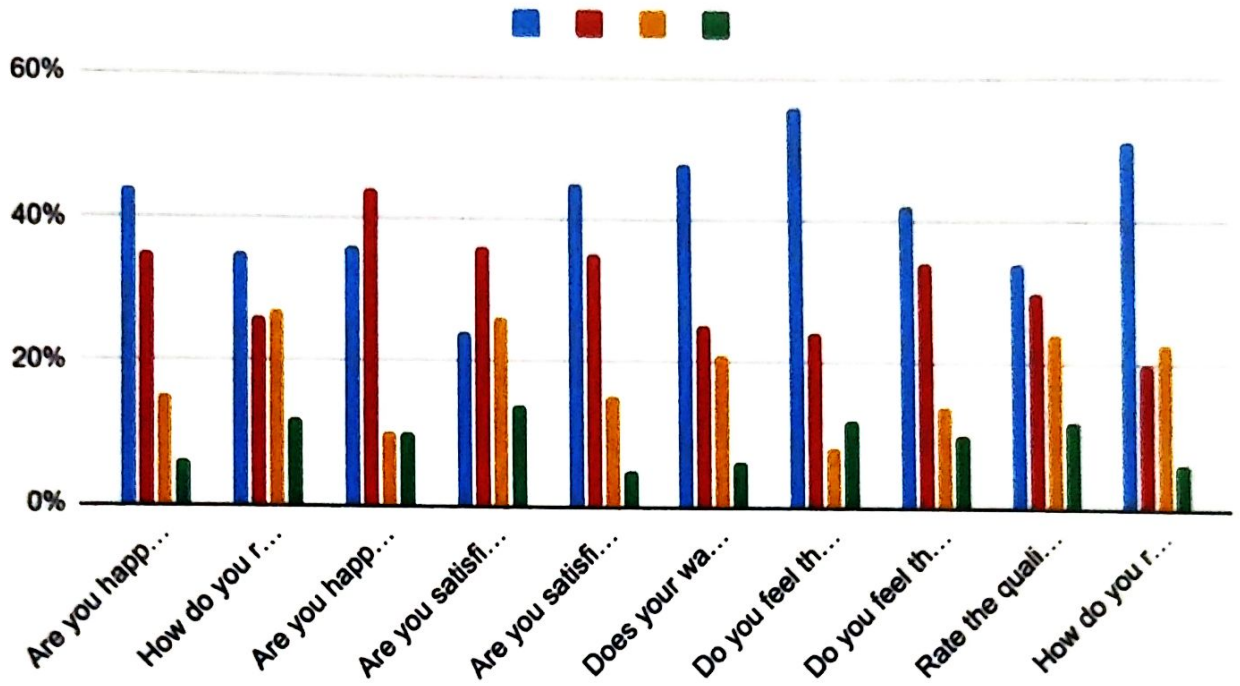

Rate the institute on the basis of following aspects. (Excellent-4, Good- 3, Satisfactory-2, Po...

FEEDBACK ACTION TAKEN REPORT

1) Improvements were made in administrative services.
2) Students were provide with more e-learning resources.